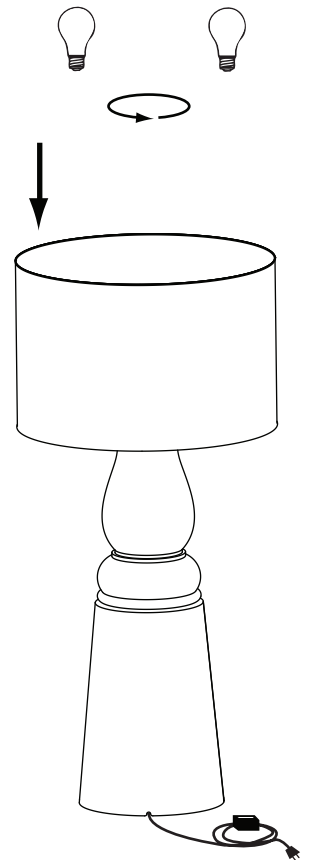

m o o o i

Farooo

1

2

3

4

IMPORTANT SAFETY INSTRUCTIONS

This portable luminaire has a polarized plug (one blade is wider than the other) as a feature to reduce the risk of electric shock. This plug will fit in a polarized outlet only one way. If the plug does not fully fit in the outlet, reverse the plug. If it still does not fit, contact a qualified electrician. Never use an extension cord plug unless the plug can be fully inserted. Do not alter the plug in any way.