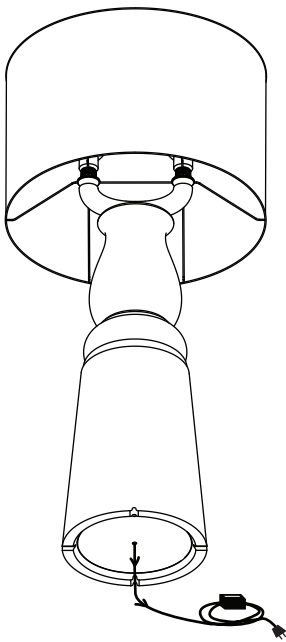

m o o o i

Farooo

1

2

3

4

IMPORTANT SAFETY INSTRUCTIONS

This portable luminaire has a polarized plug (one blade is wider than the other) as a feature to reduce the risk of electric shock. This plug will fit in a polarized outlet only one way. If the plug does not fully fit in the outlet, reverse the plug. If it still does not fit, contact a qualified electrician. Never use an extension cord plug unless the plug can be fully inserted. Do not alter the plug in any way.