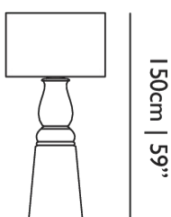

Packaging

WIDTH 75cm | 29.5"
HEIGHT 208cm | 81.9"
CUBAGE 1.19m³ | 41.87ft³
LENGTH 76cm | 29.9"
WEIGHT 38kg | 83.78lbs

Technical CE

MATERIAL

Fibreglass base, PVC/viscose laminate shade

ENERGY LABEL

A++ to E

NUMBER OF LIGHTSOURCES

Product

WIDTH 49cm | 19.3"**HEIGHT** 145cm | 57.1"**DEPTH** 49cm | 19.3"**DIAMETER** 49cm | 19.3"

Packaging

WIDTH 60cm | 23.6"**HEIGHT** 161cm | 63.4"**CUBAGE** 0.61m³ | 21.49ft³**LENGTH** 63cm | 24.8"**WEIGHT** 25.5kg | 56.22lbs

In line slide dimmer with on/off switch

*Faroo / Base Small**Dimensions*

70cm | 17.5"

*Product***WIDTH** 39cm | 15.4"**HEIGHT** 112cm | 44.1"**DEPTH** 39cm | 15.4"**DIAMETER** 39cm | 15.4"*Packaging***WIDTH** 49cm | 19.3"**HEIGHT** 128cm | 50.4"**CUBAGE** 0.33m³ | 11.52ft³**LENGTH** 52cm | 20.5"**WEIGHT** 18.5kg | 40.79lbs

WIDTH 115cm | 45.3"
HEIGHT 80cm | 31.5"
CUBAGE 1.06m³ | 37.36ft³
LENGTH 115cm | 45.3"
WEIGHT 13.5kg | 29.76lbs

Technical

MATERIAL

Fibreglass base, PVC/viscose laminate shade

Farooo / Shade Medium

Product

WIDTH 88cm | 34.6"
HEIGHT 56cm | 22"
DEPTH 88cm | 34.6"
DIAMETER 88cm | 34.6"