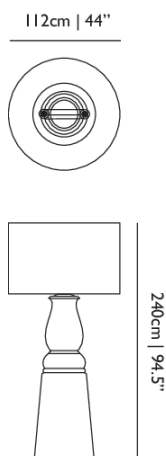

Detailing

The Farooo is characterized by a curved, graceful and contemporary shape.

Colours

White

Farooo / Base Large

Dimensions

Product

WIDTH 63cm | 24.8"
HEIGHT 189cm | 74.4"
DEPTH 63cm | 24.8"
DIAMETER 63cm | 24.8"

Packaging

WIDTH 75cm | 29.5"
HEIGHT 208cm | 81.9"
CUBAGE 1.19m³ | 41.87ft³
LENGTH 76cm | 29.9"
WEIGHT 38kg | 83.78lbs

Technical CE

MATERIAL

Fibreglass base, PVC/viscose laminate shade

ENERGY LABEL

A++ to E

NUMBER OF LIGHTSOURCES

Product

WIDTH 49cm | 19.3"**HEIGHT** 145cm | 57.1"**DEPTH** 49cm | 19.3"**DIAMETER** 49cm | 19.3"

Packaging

WIDTH 60cm | 23.6"**HEIGHT** 161cm | 63.4"**CUBAGE** 0.61m³ | 21.49ft³**LENGTH** 63cm | 24.8"**WEIGHT** 25.5kg | 56.22lbs

WIDTH 70cm | 27.6"
HEIGHT 45cm | 17.7"
DEPTH 70cm | 27.6"
DIAMETER 70cm | 27.6"

Packaging

WIDTH 72cm | 28.3"
HEIGHT 50cm | 19.7"
CUBAGE 0.26m³ | 9.15ft³
LENGTH 72cm | 28.3"
WEIGHT 4.5kg | 9.92lbs

Technical