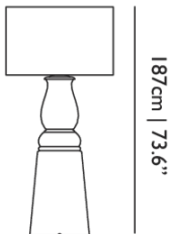

Detailing

The Farooo is characterized by a curved, graceful and contemporary shape.

Colours

White

Farooo / Base Large

Dimensions

Product

WIDTH 63cm | 24.8"
HEIGHT 189cm | 74.4"
DEPTH 63cm | 24.8"
DIAMETER 63cm | 24.8"

Packaging

WIDTH 75cm | 29.5"
HEIGHT 208cm | 81.9"
CUBAGE 1.19m³ | 41.87ft³
LENGTH 76cm | 29.9"
WEIGHT 38kg | 83.78lbs

Technical CE

MATERIAL

Fibreglass base, PVC/viscose laminate shade

ENERGY LABEL

A++ to E

NUMBER OF LIGHTSOURCES

60W

CABLE COLOUR

Black

SWITCH

In line slide dimmer with on/off switch

Faroo / Base Medium

Dimensions

88cm | 34.6"

Product

WIDTH 49cm | 19.3"**HEIGHT** 145cm | 57.1"**DEPTH** 49cm | 19.3"**DIAMETER** 49cm | 19.3"

Packaging

WIDTH 60cm | 23.6"**HEIGHT** 161cm | 63.4"**CUBAGE** 0.61m³ | 21.49ft³**LENGTH** 63cm | 24.8"**WEIGHT** 25.5kg | 56.22lbs