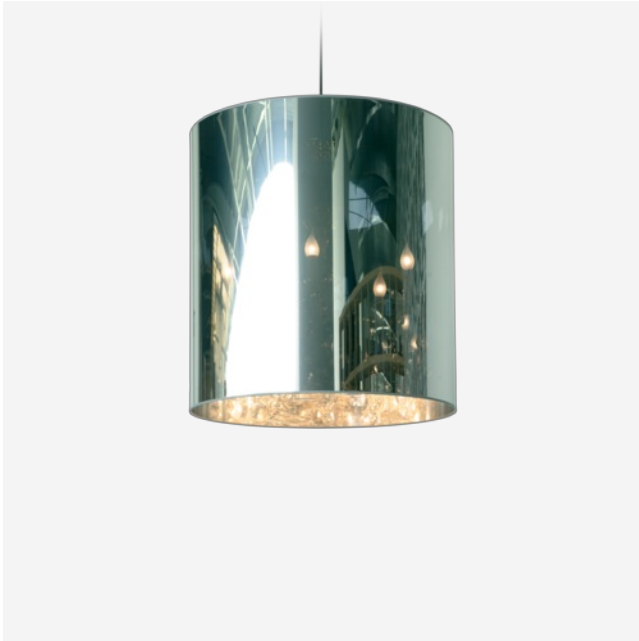

## Light Shade Shade

JURGEN BEY

Light Shade Shade is a one way mirror that reflects its environment as well as concealing the chandelier within. When the light is turned on, the 'Light Shade Shade' reveals its unforeseen identity and projects the former beauty that lies within.