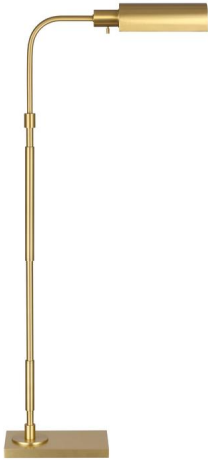

GENERATION LIGHTING

CT1161BBS1: Task Floor Lamp

Dimensions:

Length:	6 1/2"	Wire:	96" (color/Clear Silver)
Width:	20 5/8"	Switch Type:	In Line Dimmer
Height:	47 3/8"	Switch Location:	At Socket
Weight:	15 lbs.	Connection:	Plug Into Box

Bulbs:

- 1 - LED Medium A19 9w Max. 120v - included
- 0 - Medium A19 60w Max. 120v - Not included

Features:

- LED Bulbs are an efficient, versatile and durable light source that deliver exceptional performance.

Material List:

- 1 Body - Steel - Burnished Brass
- 1 Column - Steel - Burnished Brass

Safety Listing:

Safety Listed for Dry Locations

Collection: Kenyon

Available in two finish options: Brushed Brass, Aged Iron

1 A19 Medium 9.3 watt light bulb (included)

Dry Rated

UPC #:014817614602

Finish: Burnished Brass (BBS)

Shade / Glass / Diffuser Details:

Part	Material	Finish	Quantity	Item Number	Length	Width	Height	Diameter	Fitter Diameter	Shade Top Length	Shade Top Width	Shade Top Diameter
Shade	Steel	Burnished Brass	1		9	4 1/2	3					