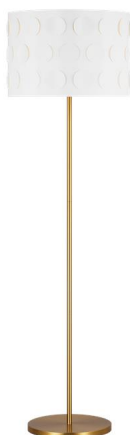

GENERATION LIGHTING

KST1011BBS1: Floor Lamp

Collection: Dottie

Fixture is supplied with 1 light bulb

Dry Rated

UPC #:014817620245

Finish: Burnished Brass (BBS)

Dimensions:

Diameter: 18 3/8"
Width: 18 3/8"
Height: 62"

Wire: 96" (color/Clear Silver)

Switch Type: In-Line On-Off Switch

Switch Location: In Line

Connection: Plug Into Box

Bulbs:

1 - LED Medium A19 9w Max. 120v - included
 0 - Medium A19 75w Max. 120v - Not included

Material List:

1 Body - Steel - Burnished Brass

Safety Listing:

Safety Listed for Dry Locations
 Safety Listed for Dry Locations

Shade / Glass / Diffuser Details:

Part	Material	Finish	Quantity	Item Number	Length	Width	Height	Diameter	Fitter Diameter	Shade Top Length	Shade Top Width	Shade Top Diameter
Shade	Steel	Matte White	1				12 1/4	18 3/8				18 3/8
Diffuser	Fabric	White Linen	1				5/32	17 5/8				

Backplate / Canopy Details:

Type	Height / Length	Width	Depth	Diameter	Outlet Box Up	Outlet Box Down
Base	3/4			12 1/2		

Replacement Bulb Data:

Product #	Type	Base	Watts	Watts Consumed	Volts	Hours	Lumens	Temp (°K)	CRI