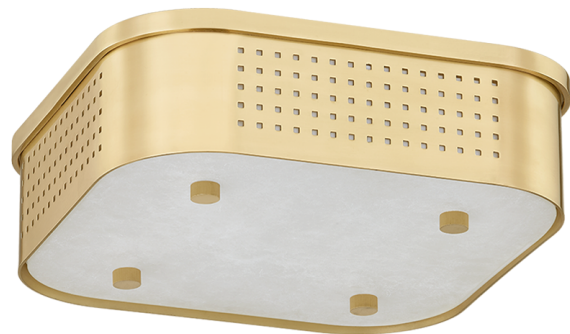

MADISON SQUARE

4114-AGB

Bringing two striking materials together, Madison Square features a thick panel of alabaster recessed into a sleek metal shade. Perforations in the shade add a graphic edge to this flush mount while facilitating side illumination. When the LED is illuminated, the milky alabaster comes alive with a warm, welcoming glow. Choose between two distinctive finish options: Aged Brass for a timeless elegance or Distressed Bronze for a more industrial feel.

*Due to the one-of-a-kind nature of the medium, exact colors and patterns may vary slightly from the image shown.

FINISHES

Aged Brass (AGB)
Distressed Bronze (DB)

DIMENSIONS

Height: 4.25"
Width/Diameter: 13.25"
Length: 13.25"
Minimum Height: "
Maximum Height: "
Canopy/Backplate: 13.25"
Hanging Type:
Product Weight: 14.3lb

GLASS

Attachment:
Glass 1: Alabaster
Glass 2: Acrylic

LAMPING

Bulb 1
Socket: Integrated LED
Bulb: 1 • 25 Watt Max
Voltage: 120V
UL Rating: ETL Damp

CRI: 90
Color Temp.: 2700k
Lumens: 1200
Title 24: No
Field Serviceable: No