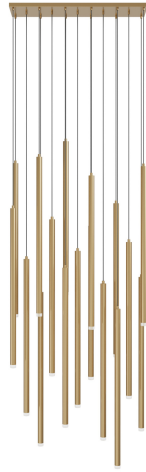

AVE

L I G H T I N G

Item#: HF2802-AB

Product Type Pendant - Multi Port
Collection Name Filmore Ave.
Finish Aged Brass
Length-Ext. 47 in.
Width 11 in.
Height 215 in.
Weight 59 lbs
Voltage 120
Lumens 4760
Listing UL
Light Source BULB
Bulb Quantity 17
Bulb Wattage 3
Bulb Base Type G9 LED
Bulb Included Yes
Dimmable Yes
Sloped Install Yes
Warranty 1 Year Limited Electrical Warranty

COMPANY NAME:
DATE:
PROJECT NAME:
LOCATION:
APPROVED BY:
PRODUCT ITEM CODE: HF2802-AB