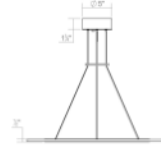

# Arctic Rings 24" Single LED Pendant Spec Sheet

SKU: 2071.16 Learn more at:  
<https://sonnemanlight.com/arctic-rings-led-single-ring-pendant>

Description: The essence of a frosted flat ring with illumination radiating from the very thin profile of solid cast acrylic. Available in multiple sizes as single pendants and [chandelier](#) configurations, Arctic Rings can be overlaid across the space to create varying arrays of composition. Suitable for both residential and commercial environments.

## Dimensions

Height: 0.5  
Diameter: 23.75  
Size: 24" Single LED Ring Pendant