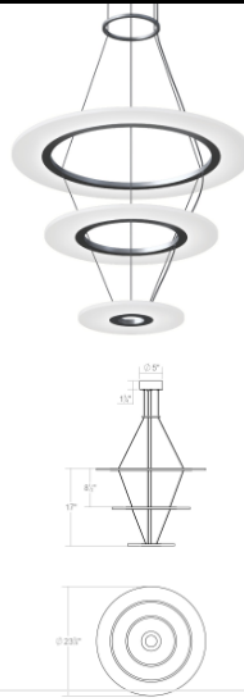

Project:

Arctic Rings Small Triple LED Ring Chandelier Spec Sheet

SKU: 2075.16 Learn more at:
<https://sonnemanlight.com/arctic-rings-led-ring-chandelier>

Description: Luminous circular rings suspended in multiple tapered stacks lend the lightness of air to Arctic Rings configurations. Illumination radiates from the surfaces and through the delicate edges of the floating rings. Available in multiple configurations and sizes, Arctic Rings can also be individually suspended to configure an array across a horizontal plane or throughout a vertical space. This statement piece is easy to assemble.

Type #:

Dimensions

Height:	17
Diameter:	30.5
Size:	Small Triple LED Ring Pendant

Electrical Specs

Bulb(s) Included?:	Yes
Bulb 1 Type:	Integral LED
Bulb Quantity:	3
Input Voltage:	120-277VAC
Wattage:	22
Initial Lumens:	2400
Delivered Lumens:	1540
Color Temperature:	3000K
CRI:	90
Power Supply Type:	Driver
Power Supply Quantity:	1
Power Supply Location:	Canopy
Dimming Type:	TRIAC/ELV/ 0-10V

Installation

Installation:	Licensed electrician required
Sloped Ceiling Compatible?:	Not Compatible
Cord Length:	20' Adjustable Cable
Minimum Hanging Height:	31.5
Maximum Hanging Height:	257

Shade

Shade 1 Material:	Optical Acrylic
Shade 2 Color:	Frosted
Shade 3 Material:	Frosted Acrylic
Shade 3 Color:	Frosted