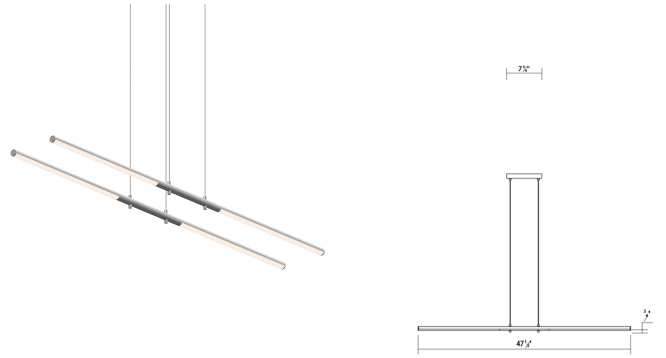

Project:

Tik-Tak® LED Pendant Spec Sheet

SKU: 2801.01 Learn more at:
<https://sonnemanlight.com/tik-tak-led-pendant>

Description: LED rods are suspended in tandem pairs on multiple levels, perpendicular to each other. Each rod can be independently positioned as up or down light, and adjusted with infinite variability to any height along the suspension cables. Dramatic in the precision of their orientation and range of verticality, Tik-Tak brings a crisp presence to the volume of space.

Type #:

Dimensions

Height:	0.75"
Width:	47.5"
Length:	7.25"
Hanging Details:	10" Adjustable Cable Tandem
Size:	Tandem
Canopy/Backplate/Base Width:	7.75
Canopy/Backplate/Base Depth:	7.75
Canopy/Backplate/Base Height:	1

Electrical Specs

Bulb(s) Included?:	Yes
Bulb 1 Type:	Integral LED
Bulb Quantity:	2
Input Voltage:	120VAC
Wattage:	20
Initial Lumens:	2280
Delivered Lumens:	1250
Color Temperature:	3000K
CRI:	90
Power Supply Type:	Driver
Power Supply Quantity:	1
Power Supply Location:	Remote
Dimming Type:	TRIAC/ELV
Bulb Max Wattage:	20

Installation

Installation:	Licensed electrician required
Sloped Ceiling Compatible?:	Compatible
Minimum Hanging Height:	3"
Maximum Hanging Height:	121.5"

Shade

Shade 1 Material:	Optical Acrylic
-------------------	-----------------