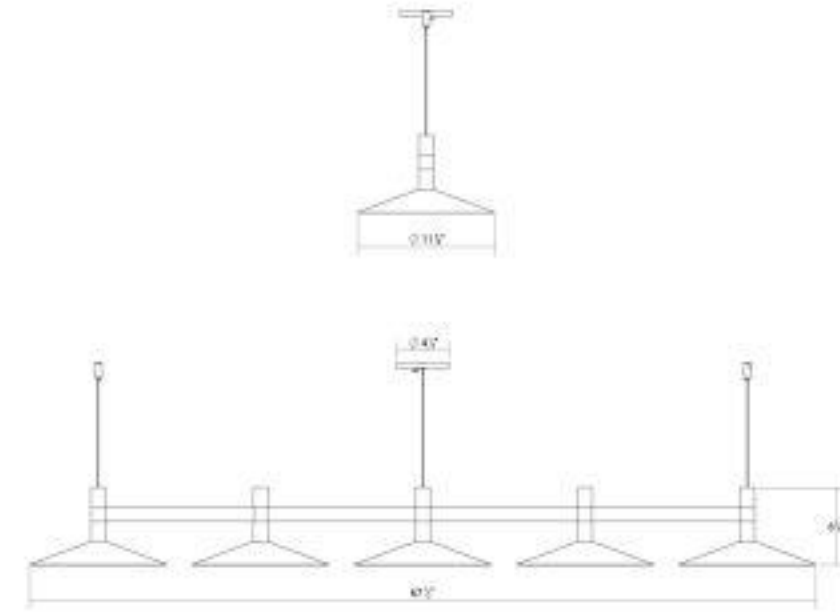

# Systema Staccato 5-Light Linear Pendant w/Shallow Cone Shades Spec Sheet

SKU: 1785.16-CON Learn more at:  
<https://sonnemanlight.com/systema-staccato-linear-pendant>

Description: Lightly scaled geometric elements form expansive intersecting or linear constructions of modern minimalism in a variety of configurations with a range of available luminaires. Crisp rectilinear bars support minimal tubular elements with luminous trims, extensions, or shaded reflectors for general and directed lighting functionality. Systema Staccato Linear Pendants are available in multiple sizes and are easy to customize with cone, pan, or drum shades. The Systema Staccato Linear Pendant includes Drum Trims. If you are not using a configuration with shades, you can select [alternate trims](#), which can be ordered separately.

## Dimensions

Height:	6
Width:	11.75"
Length:	57.25"
Minimum Extension:	7.5
Diameter:	48
Size:	5 Light