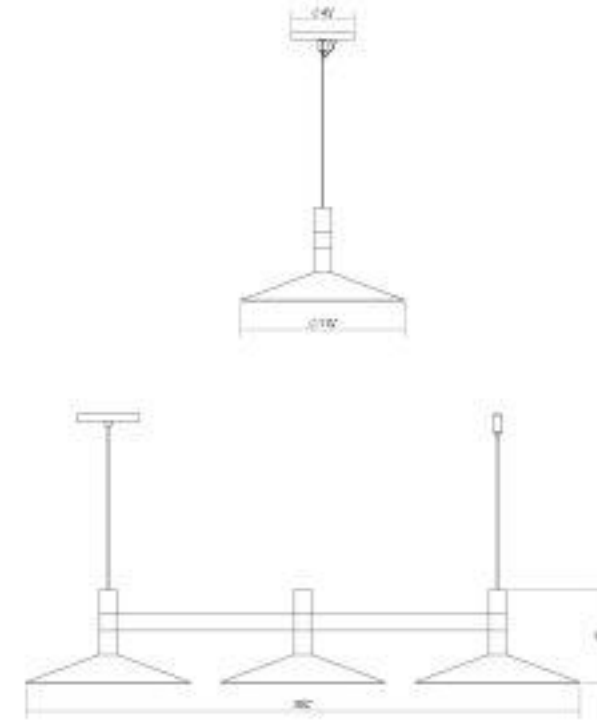

Project:

Systema Staccato 3-Light Linear Pendant w/Shallow Cone Shades Spec Sheet

SKU: 1783.14-CON Learn more at:
<https://sonnemanlight.com/systema-staccato-linear-pendant>

Description: Lightly scaled geometric elements form expansive intersecting or linear constructions of modern minimalism in a variety of configurations with a range of available luminaires. Crisp rectilinear bars support minimal tubular elements with luminous trims, extensions, or shaded reflectors for general and directed lighting functionality. Systema Staccato Linear Pendants are available in multiple sizes and are easy to customize with cone, pan, or drum shades. The Systema Staccato Linear Pendant includes Drum Trims. If you are not using a configuration with shades, you can select [alternate trims](#), which can be ordered separately.

Type #:

Dimensions

Height: 6
Width: 11.75"
Length: 29.25"
Minimum Extension: 7.5
Diameter: 48
Size: 3 Light

Electrical Specs

Bulb(s) Included?: Yes
Bulb 1 Type: Integral LED
Bulb Quantity: 3
Input Voltage: 120VAC
Wattage: 12
Initial Lumens: 900
Delivered Lumens: 450
Color Temperature: 3000K
CRI: 90
Power Supply Type: Driver
Power Supply Quantity: 1
Power Supply Location: Outlet Box
Dimming Type: TRIAC/ELV

Installation

Installation:
Sloped Ceiling Compatible?:
Cord Length:
Minimum Hanging Height:
Maximum Hanging Height:

Licensed electrician required
Not Compatible
20' Adjustable Cable
7.5
246

Shade

Shade 1 Material: Acrylic