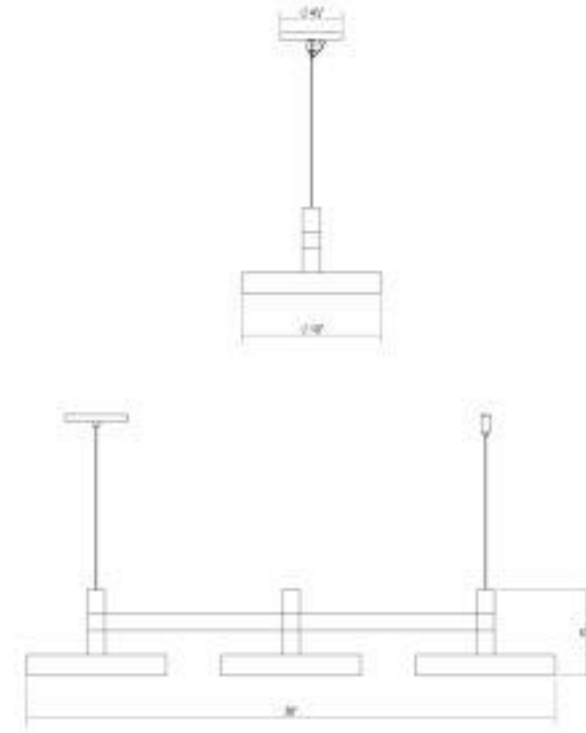

# Systema Staccato 3-Light Linear Pendant w/Pan Shades Spec Sheet

SKU: 1783.14-PAN Learn more at:  
<https://sonnemanlight.com/systema-staccato-linear-pendant>

Description: Lightly scaled geometric elements form expansive intersecting or linear constructions of modern minimalism in a variety of configurations with a range of available luminaires. Crisp rectilinear bars support minimal tubular elements with luminous trims, extensions, or shaded reflectors for general and directed lighting functionality. Systema Staccato Linear Pendants are available in multiple sizes and are easy to customize with cone, pan, or drum shades. The Systema Staccato Linear Pendant includes Drum Trims. If you are not using a configuration with shades, you can select [alternate trims](#), which can be ordered separately.

## Dimensions

Height:	6
Width:	10"
Length:	29.25"
Minimum Extension:	7.5
Diameter:	48
Size:	3 Light