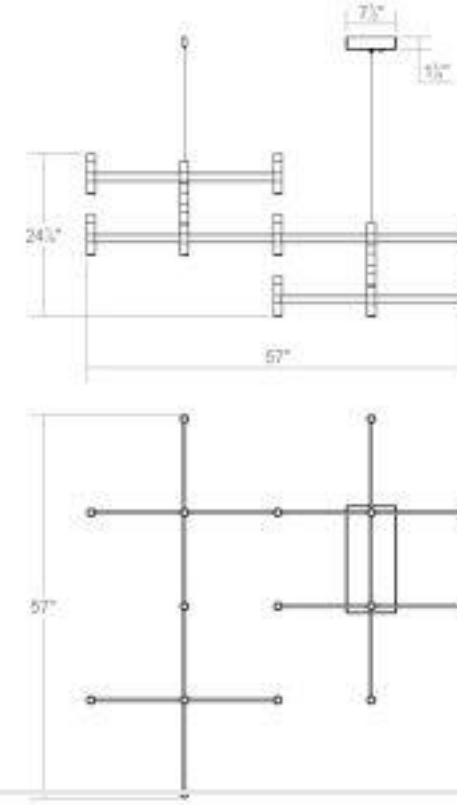

Project:

Systema Staccato Offset Chandelier Spec Sheet

SKU: 1788.14 Learn more at:
<https://sonnemanlight.com/systema-staccato-offset-chandelier>

Description: Lightly scaled geometric elements form expansive intersecting or linear constructions of modern minimalism in a variety of configurations with a range of available luminaires. Crisp rectilinear bars support minimal tubular elements with luminous trims, extensions, or shaded reflectors for general and directed lighting functionality. The Systema Staccato Offset Chandelier includes Drum Trims for the upward luminaires and Slim Trims for the downward luminaires. [Alternate trims](#) can be ordered separately.

Type #:

Dimensions

Height: 24.5
Length: 57
Diameter: 48
Size: Standard

Electrical Specs

Bulb(s) Included?: Yes
Bulb 1 Type: Integral LED
Bulb Quantity: 28
Input Voltage: 120-277VAC
Wattage: 84
Initial Lumens: 8400
Delivered Lumens: 4200
Color Temperature: 3000K
CRI: 90
Power Supply Type: Driver
Power Supply Quantity: 1
Power Supply Location: Canopy
Dimming Type: TRIAC/ELV/0-10V

Installation

Installation:
Sloped Ceiling Compatible?:
Cord Length:
Minimum Hanging Height:
Maximum Hanging Height:

Licensed electrician required
Not Compatible
20' Adjustable Cable
28.75
264.5

Shade

Shade 1 Material: Frosted Acrylic
Shade 2 Color: Frosted