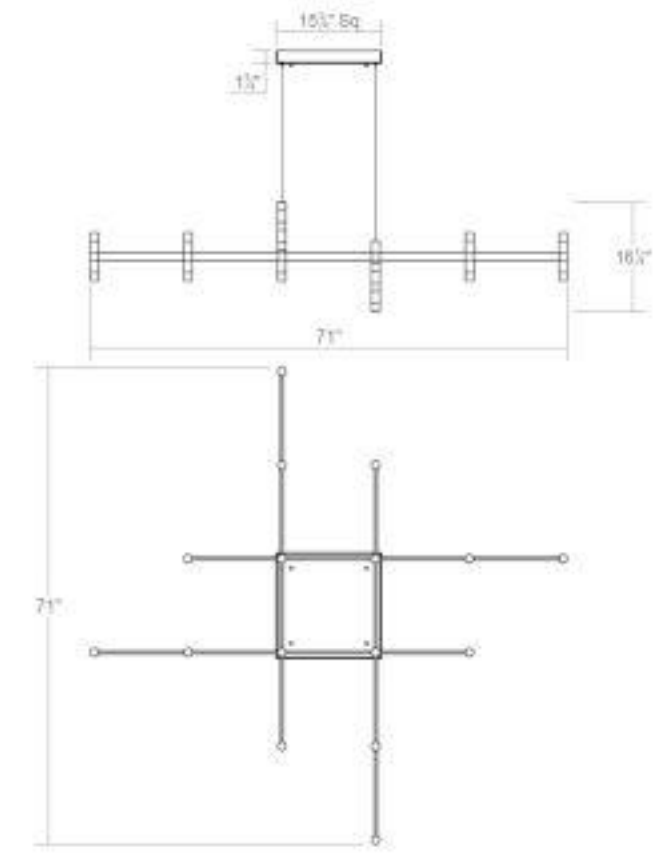

Project:

Systema Staccato Hash Pendant Spec Sheet

SKU: 1791.14 Learn more at:
<https://sonnemanlight.com/systema-staccato-hash-pendant>

Description: Lightly scaled geometric elements form expansive intersecting or linear constructions of modern minimalism in a variety of configurations with a range of available luminaires. Crisp rectilinear bars support minimal tubular elements with luminous trims, extensions, or shaded reflectors for general and directed lighting functionality. The Systema Staccato Hash Pendant includes Drum Trims. [Alternate trims](#) can be ordered separately.

Type #:

Dimensions

Height: 16.5
Length: 69.75
Diameter: 48
Size: Standard

Electrical Specs

Bulb(s) Included?: Yes
Bulb 1 Type: Integral LED
Bulb Quantity: 28
Input Voltage: 120-277VAC
Wattage: 84
Initial Lumens: 8400
Delivered Lumens: 4200
Color Temperature: 3000K
CRI: 90
Power Supply Type: Driver
Power Supply Quantity: 1
Power Supply Location: Canopy
Dimming Type: TRIAC/ELV/0-10V

Installation

Installation: Licensed electrician required
Sloped Ceiling Compatible?: Not Compatible
Cord Length: 20' Adjustable Cable
Minimum Hanging Height: 19
Maximum Hanging Height: 256.5

Shade

Shade 1 Material: Frosted Acrylic