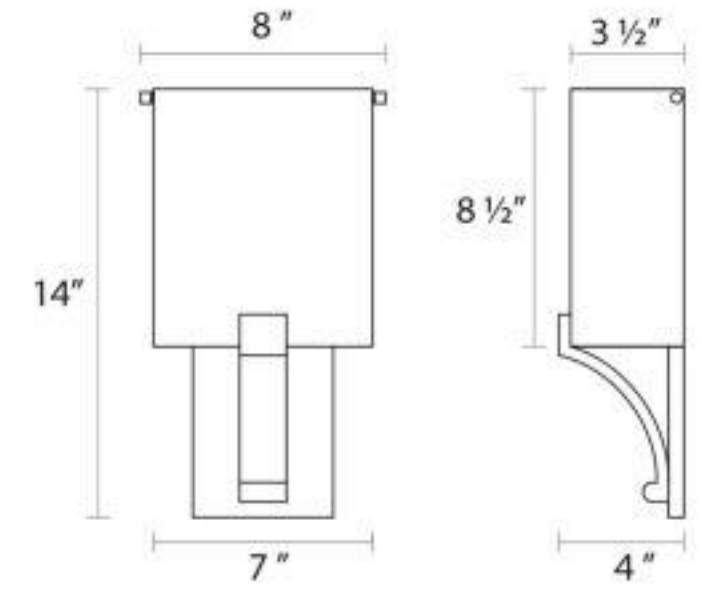

### Dimensions

|                               |     |
|-------------------------------|-----|
| Height:                       | 14" |
| Width:                        | 8"  |
| Extends:                      | 4"  |
| Minimum Extension:            | 4"  |
| Maximum Extension:            | 4"  |
| Canopy/Backplate/Base Depth:  | 4.5 |
| Canopy/Backplate/Base Height: | 14  |

### Shipping

|                        |                |
|------------------------|----------------|
| Carton 1 L x W x H:    | 20" X 9" X 11" |
| Carton 1 Gross Weight: | 7 LBS          |