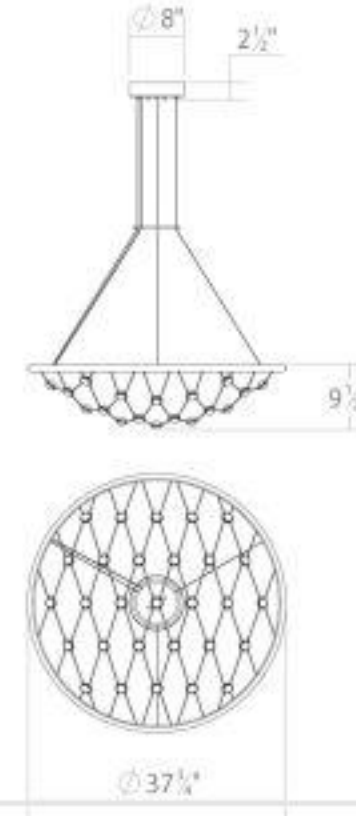

Project:

Constellation Galaxy Matrix 36" Round LED Pendant Spec Sheet

SKU: 1897.16C Learn more at:
<https://sonnemanlight.com/constellation-galaxy-matrix-horizontal-round-chandelier>

Description: The dazzling luminance of double-sided lensed LED hubs are captured in a mesh-like weave. The points of light radiate illumination through faceted crystal lenses. Constellation Galaxy Matrix can also be customized for your project. This statement piece is easy to assemble.

Type #:

Dimensions

Height: 9.5
Diameter: 38
Size: 36"

Electrical Specs

Bulb(s) Included?: Yes
Bulb 1 Type: Integral LED
Bulb Quantity: 29
Input Voltage: 120-277VAC
Wattage: 36
Initial Lumens: 3400
Delivered Lumens: 2900
Color Temperature: 3000K
CRI: 90
Power Supply Type: Driver
Power Supply Quantity: 1
Power Supply Location: Canopy
Dimming Type: TRIAC/ELV/0-10V

Installation

Installation:
Sloped Ceiling Compatible?:
Cord Length:
Minimum Hanging Height:
Maximum Hanging Height:

Licensed electrician required
Not Compatible
20' Adjustable Cable
26"
249.5

Shade

Shade 1 Material: Acrylic