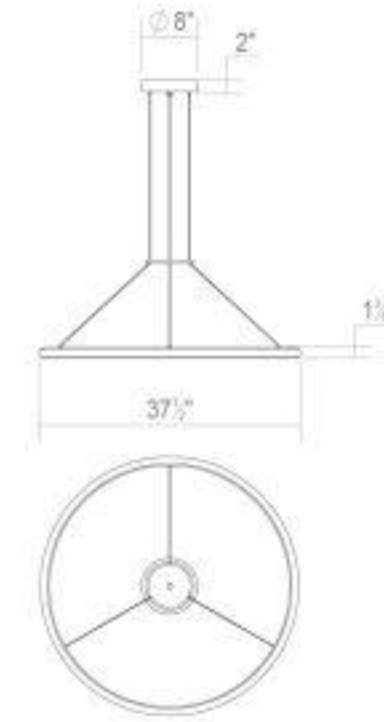

Project:

36" Round LED Pendant (2700K) Spec Sheet

SKU: 2233.14-27 Learn more at:
<https://sonnemanlight.com/luna-round-led-pendant>

Description: Lunas soft round profile sweeps circumferentially into a smooth composition of interior and exterior illumination. Suspended delicately from minimal cables, Luna rings in several sizes can be composed in an intersecting array across a larger space or placed singly to render light with a dramatic minimal presence.

Type #:

Dimensions

Height: 1.5
Diameter: 37.5
Shape: 36" Round
Size: 36"

Electrical Specs

Bulb(s) Included?: Yes
Bulb 1 Type: Integral LED
Bulb Quantity: 2
Input Voltage: 120-277VAC
Wattage: 60
Initial Lumens: 6670
Delivered Lumens: 4550
Color Temperature: 2700K
CRI: 90
Power Supply Type: Driver
Power Supply Quantity: 2
Power Supply Location: Canopy
Dimming Type: TRIAC/ELV/0-10V

Installation

Installation: Licensed electrician required
Sloped Ceiling Compatible?: Not Compatible
Cord Length: 20' Adjustable Cord/Cable
Minimum Hanging Height: 22
Maximum Hanging Height: 241.5

Shade

Shade 1 Material: Acrylic
Shade 2 Color: White