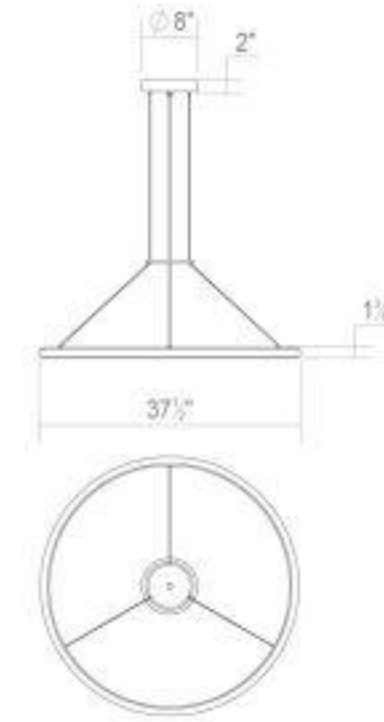

# Luna 36" Round LED Pendant Spec Sheet

SKU: 2233.14 Learn more at:  
<https://sonnemanlight.com/luna-led-pendant>

Description: Lunas soft round profile sweeps circumferentially into a smooth composition of interior and exterior illumination. Suspended delicately from minimal cables, Luna rings in several sizes can be composed in an intersecting array across a larger space or placed singly to render light with a dramatic minimal presence.

## Dimensions

Height: 1.5  
Diameter: 37.5  
Shape: 36" Round  
Size: 36"