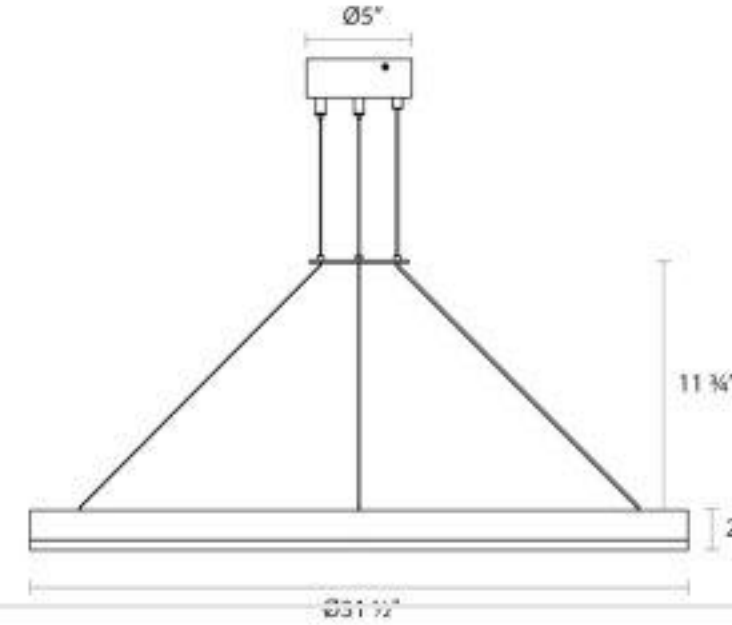

# Corona Ring LED Pendant (3500K) Spec Sheet

SKU: 2317.25-35    Learn more at:  
<https://sonnemanlight.com/corona-ring-led-pendant>

Description: Corona is a circular profile of light; a warm ringed glow of LED illumination providing both the presence and the absence of volume. Corona is available in a range of larger diameters. Also available as a [Square Pendant](#) and [Double Corona Ring Pendant](#).

## Dimensions

Height: 2"  
Diameter: 31.5"  
Canopy/Backplate/Base: 5"  
Size: 32"

## Shipping

Carton 1 L x W x H: 35" X 34" X 5"  
Carton 1 Gross Weight: 13 LBS