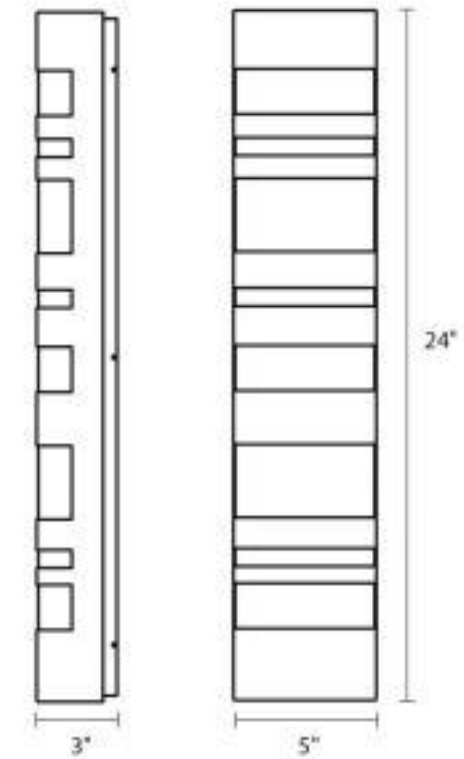

Project:

Bath Notes LED Bath Bar Spec Sheet

SKU: 2611.23 Learn more at:
<https://sonnemanlight.com/bath-notes-led-bath-bar>

Description: An alternating arrangement of positive and negative spaces, in a varying pattern of thick and thin, suggests a visual jazz-like rhythm. This LED bath bar brings an unexpected interest and freshness to an otherwise predictable environment.

Type #:

Dimensions

Height:	24"
Width:	5"
Extends:	3"
Minimum Extension:	3"
Maximum Extension:	3"
Size:	24"
Canopy/Backplate/Base Width:	4.5
Canopy/Backplate/Base Depth:	0.5
Canopy/Backplate/Base Height:	23.5

Installation

Installation:	Licensed electrician required
Installation Orientation:	Any Orientation

Shipping

Carton 1 L x W x H:	29" X 8" X 7"
Carton 1 Gross Weight:	9 LBS
Fixture Weight:	7

Shade

Shade 1 Material:	Metal
-------------------	-------