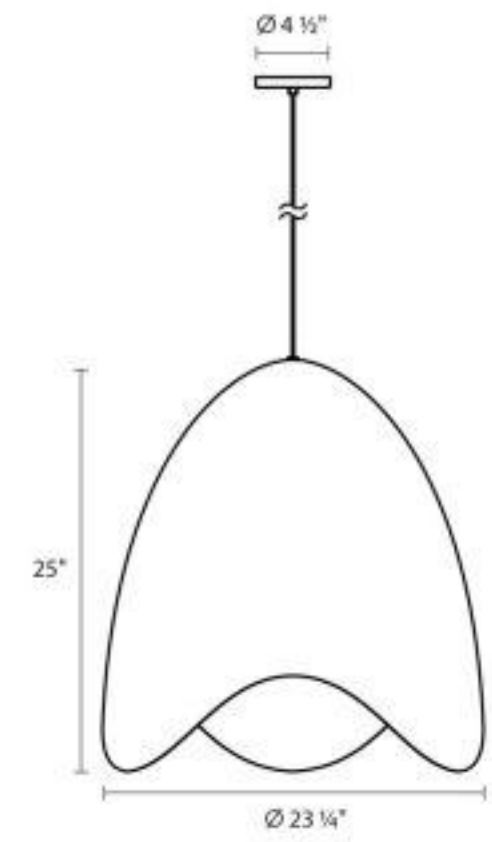

Project:

Waveforms Bell LED Pendant Spec Sheet

SKU: 2676.18W Learn more at:
<https://sonnemanlight.com/waveforms-bell-led-pendant>

Description: **A luminous interior surface peeks through a rhythm of undulations, revealing the light from within these dramatic LED pendants.** Shaped in a deep bell or as a broader dome, these sculptural forms are available in several sizes and finishes. Also available as a [Dome LED Pendant](#) and [Sconce](#).

Type #:

Dimensions

Height: 25"
 Diameter: 23.25"
 Canopy/Backplate/Base: 4.5"
 Hanging Details: 6'
 Adjustable Cord
 Size: Large
 Canopy/Backplate/Base Height: 0.5

Electrical Specs

Bulb(s) Included?: Yes
 Bulb 1 Type: Integral LED
 Bulb Quantity: 1
 Input Voltage: 120VAC
 Wattage: 21
 Initial Lumens: 1900
 Color Temperature: 3000K
 CRI: 90
 Power Supply Type: Driver
 Power Supply Quantity: 1
 Power Supply Location: Outlet Box
 Dimming Type: TRIAC/ELV
 Bulb Max Wattage: 21

Installation

Installation:

Licensed electrician required

Shipping

Carton 1 L x W x H: 28" X 28" X 29"
 Carton 1 Gross Weight: 18 LBS
 Fixture Weight: 11

Shade

Shade 1 Material: Aluminum

General Listings