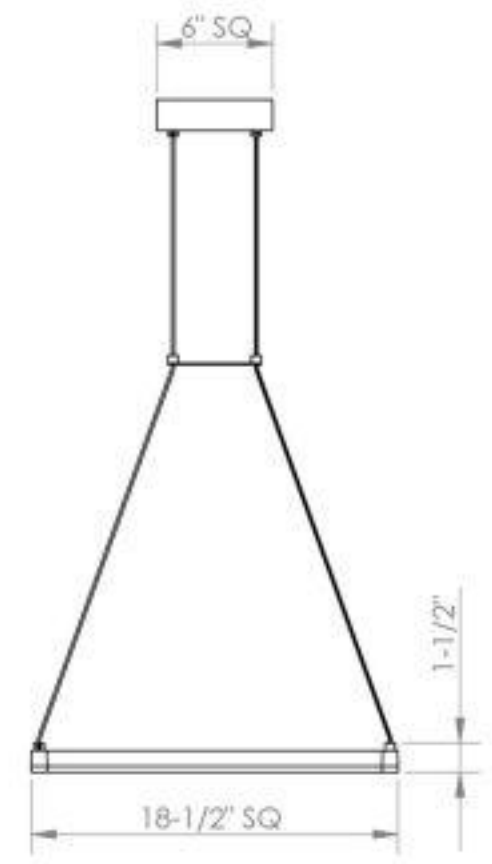

Project:

Stix Square LED Pendant Spec Sheet

SKU: 2786.16 Learn more at:
<https://sonnemanlight.com/stix-square-led-pendant>

Description: Stix Square LED Pendant is precisely arranged into a square-shaped mobile sculpture of illumination. LED illumination from the most minimal geometric profile achieves the Modernist architectural ideal of "Less is more." Available in three sizes: 9", 19", and 24" two finishes: Bright Satin Aluminum and Satin Black.

This best-selling family is also available as a [Multi-Arm Pendant](#), [Rectangle Pendant](#), [Bath Bar](#), and [Wall Bar](#).

Type #:

Dimensions

| | |
|-------------------------------|----------------------|
| Height: | 1.5" |
| Width: | 18.5" |
| Length: | 18.5" |
| Hanging Details: | 6' Adj. Cords/Cables |
| Size: | 19" |
| Canopy/Backplate/Base Width: | 6 |
| Canopy/Backplate/Base Depth: | 6 |
| Canopy/Backplate/Base Height: | 1.75 |

Electrical Specs

| | |
|------------------------|---------------------------|
| Bulb(s) Included?: | Yes |
| Bulb 1 Type: | Integral LED |
| Input Voltage: | 120-277VAC |
| Wattage: | 25 |
| Initial Lumens: | 2150 |
| Color Temperature: | 3000K |
| CRI: | 90 |
| Power Supply Type: | Driver |
| Power Supply Quantity: | 1 |
| Power Supply Location: | Canopy |
| Dimming Type: | TRIAC & ELV @120V / 0-10V |
| Bulb Max Wattage: | 25 |

Shipping

| | |
|------------------------|-----------------|
| Carton 1 L x W x H: | 26" X 26" X 10" |
| Carton 1 Gross Weight: | 9 LBS |
| Fixture Weight: | 5 |

Shade

| | |
|-------------------|-----------------|
| Shade 1 Material: | Optical Acrylic |
|-------------------|-----------------|