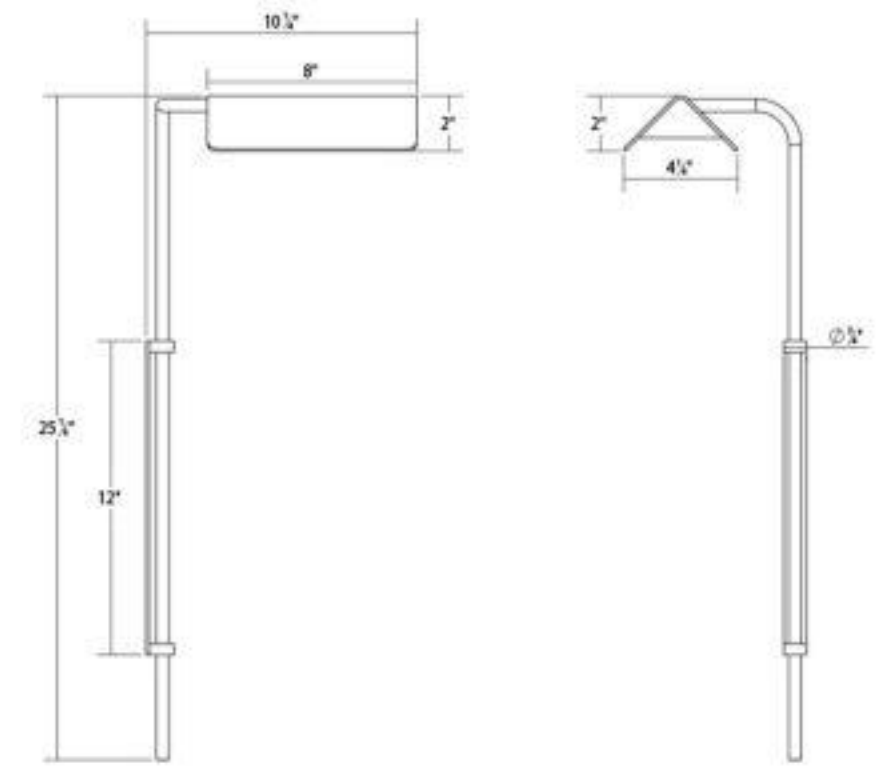

Project:

Morii LED Wall Lamp Spec Sheet

SKU: 2832.05 Learn more at:
<https://sonnemanlight.com/morii-led-wall-lamp>

Description:
Left- and right-side mounted Morii Wall Lamps provide a rotating shade that can swing out from the wall for direct task lighting, or swing in for indirect reflected illumination. Available in left- and right-side mounting options for symmetrical pairing. Morii Wall Lamps pair perfectly with the Morii LED [Pendant](#) and [Floor Lamp](#).

Type #:

Dimensions

Height:	25.25"
Width:	9.75"
Minimum Extension:	12.25"
Maximum Extension:	4.75"
Canopy/Backplate/Base Width:	0.75
Canopy/Backplate/Base Depth:	0.25
Canopy/Backplate/Base Height:	12

Electrical Specs

Bulb(s) Included?:	Yes
Bulb 1 Type:	Integral LED
Bulb Quantity:	1
Input Voltage:	120-240VAC
Wattage:	8
Initial Lumens:	430
Delivered Lumens:	590
Color Temperature:	3000K
CRI:	90
Power Supply Type:	Driver
Power Supply Quantity:	1
Power Supply Location:	Plug
Dimming Type:	Non-dimmable
Bulb Max Wattage:	8

Installation

Installation:	No electrician required
Orientation:	Left

Shipping

Carton 1 L x W x H:	31" X 14" X 8"
Carton 1 Gross Weight:	4 LBS

Shade

Shade 1 Material:	Aluminum
-------------------	----------