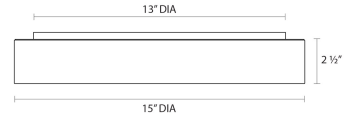

Project:

Puck Slim LED Surface Mount Spec Sheet

SKU: 3725.13 Learn more at:
<https://sonnemanlight.com/puck-slim-led-surface-mount>

Description: The slim ring profile, with edges that return to meet the luminous plane, defines an elegant minimalism of luminous LED radiance. Puck Slim LED captures the essence of modern simplicity. Also available as a [Surface Mount](#).

Type #:

Dimensions

Height:	2.5"
Diameter:	15"
Canopy/Backplate/Base:	13"
Size:	15"

Electrical Specs

Bulb(s) Included?:	Yes
Bulb 1 Type:	Integral LED
Input Voltage:	120VAC
Wattage:	26
Initial Lumens:	1800
Delivered Lumens:	505
Color Temperature:	3000K
CRI:	80
Power Supply Type:	Transformer
Power Supply Quantity:	1
Power Supply Location:	Outlet Box
Dimming Type:	ELV
Bulb Max Wattage:	26

Installation

Installation:	Licensed electrician required
---------------	-------------------------------

Shipping

Carton 1 L x W x H:	19" X 19" X 5"
Carton 1 Gross Weight:	6 LBS

Shade

Shade 1 Material:	Metal
Shade 2 Material:	Acrylic