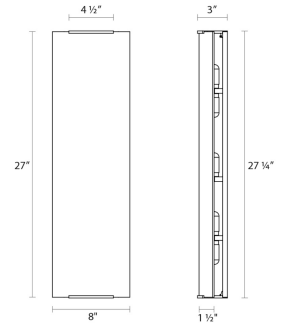

Project:

Wave Vertical Bath Bar Spec Sheet

SKU: 3878.01 Learn more at:
<https://sonnemanlight.com/wave-vertical-bath-bar>

Description: Also available as a [Bath Bar](#), [Sconce](#), [Shade Sconce](#), [Square Sconce](#), and [Surface Mount](#).

Type #:

Dimensions

Height:	27.25"
Width:	8"
Extends:	3"
Minimum Extension:	3"
Maximum Extension:	3"
Canopy/Backplate/Base Depth:	4.5
Canopy/Backplate/Base Height:	27

Electrical Specs

Bulb(s) Included?:	Yes
Bulb 1 Type:	XENON G9 BASE
Bulb Quantity:	5
Input Voltage:	120VAC
Wattage:	40
Color Temperature:	N/A
Dimming Type:	N/A
Bulb Max Wattage:	40

Installation

Installation:	Licensed electrician required
Installation Orientation:	Vertical

Shipping

Carton 1 L x W x H:	31" X 20" X 7"
Carton 1 Gross Weight:	10 LBS

Shade

Shade 1 Material:	Etched Glass
-------------------	--------------