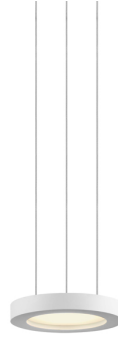

# Chromaglo Spectrum LED Pendant Spec Sheet

SKU: 2605.03    Learn more at:  
<https://sonnemanlight.com/chromaglo-spectrum-led-pendant>

Description: Chromaglo Spectrum brings the excitement of variable color illumination with infinite opportunities to change the environment and alter the mood. Spectrum lets you control the lighting in a variety of ways with options and variability in direction, distribution, intensity, and color. Also available as a [Pendant](#).

## Dimensions

Height:	1"
Diameter:	7"
Canopy/Backplate/Base:	6"
Hanging Details:	6' Adjustable Cord
Shape:	Round