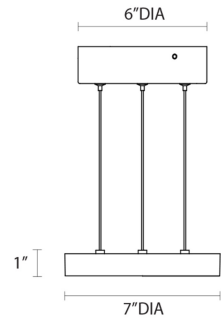

Project:

Chromaglo Spectrum LED Pendant Spec Sheet

SKU: 2605.03   Learn more at:
<https://sonnemanlight.com/chromaglo-spectrum-led-pendant>

Description: Chromaglo Spectrum brings the excitement of variable color illumination with infinite opportunities to change the environment and alter the mood. Spectrum lets you control the lighting in a variety of ways with options and variability in direction, distribution, intensity, and color. Also available as a [Pendant](#).

Type #:

Dimensions

Height:	1"
Diameter:	7"
Canopy/Backplate/Base:	6"
Hanging Details:	6' Adjustable Cord
Shape:	Round

Electrical Specs

Bulb(s) Included?:	Yes
Bulb 1 Type:	Integral LED
Input Voltage:	100-240VAC
Wattage:	25
Initial Lumens:	1100
Delivered Lumens2:	704
Color Temperature:	3000K
CRI:	80
Power Supply Type:	Driver
Power Supply Quantity:	1
Power Supply Location:	Canopy
Dimming Type:	N/A

Installation

Installation:	Licensed electrician required
Sloped Ceiling Compatible?:	Not Compatible

Shipping

Carton 1 L x W x H:	11" X 11" X 9"
Carton 1 Gross Weight:	5 LBS

Shade

Shade 1 Material:	Die-Cast Aluminum
Shade 2 Material:	Acrylic

Available Finishes

Available Finishes: Satin White (.03)

General Listings

Certification:	cETL
Color/Finish:	Satin White (.03)
Dark Sky Friendly:	N