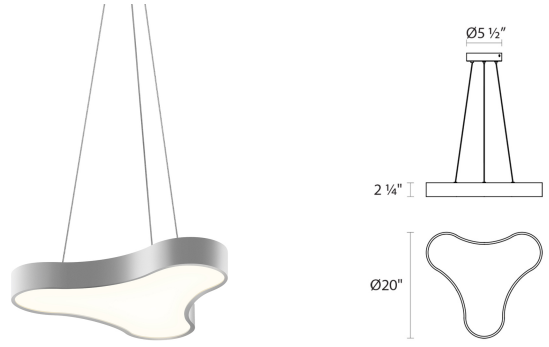

Project:

Corso Rhythm LED Pendant Spec Sheet

SKU: 1730.16 Learn more at:
<https://sonnemanlight.com/corso-rhythm-led-pendant>

Description: Softly contoured, undulating trefoil of illumination.

Type #:

Dimensions

Height: 2.25"
Diameter: 20"
Canopy/Backplate/Base: 5.5"
Hanging Details: 6'
Adjustable Cable

Electrical Specs

Bulb(s) Included?: Yes
Bulb 1 Type: Integral LED
Input Voltage: 120-277VAC
Wattage: 30
Initial Lumens: 2800
Delivered Lumens: 1916
Color Temperature: 3000K
CRI: 90
Power Supply Type: Driver
Power Supply Quantity: 1
Power Supply Location: Canopy
Dimming Type: TRIAC & ELV @120V / 0-10V
Bulb Max Wattage: 30

Installation

Installation: Licensed electrician required
Sloped Ceiling Compatible?: Not Compatible

Shipping

Carton 1 L x W x H: 22" X 21" X 5"
Carton 1 Gross Weight: 8 LBS

Shade

Shade 1 Material: Aluminum
Shade 2 Material: Acrylic