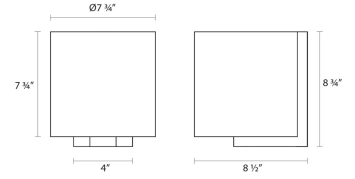

Type #:

Dimensions

| | |
|-------------------------------|-------|
| Height: | 8.75" |
| Width: | 7.75" |
| Extends: | 8.5" |
| Minimum Extension: | 8.5" |
| Maximum Extension: | 8.5" |
| Canopy/Backplate/Base Depth: | 4 |
| Canopy/Backplate/Base Height: | 8.75 |