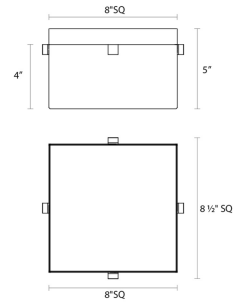

### Dimensions

Height:	5"
Width:	8.5"
Length:	8.5"
Size:	8"
Canopy/Backplate/Base Depth:	8
Canopy/Backplate/Base Height:	8

### Shipping

Carton 1 L x W x H:	14" X 14" X 11"
Carton 1 Gross Weight:	8 LBS