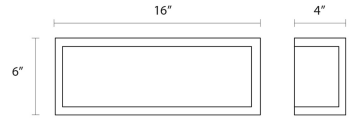

Type #:

Dimensions

| | |
|-------------------------------|-----|
| Height: | 6" |
| Width: | 16" |
| Extends: | 4" |
| Minimum Extension: | 4" |
| Maximum Extension: | 4" |
| Canopy/Backplate/Base Depth: | 12 |
| Canopy/Backplate/Base Height: | 5 |

Installation

| | |
|---------------------------|-------------------------------|
| Installation: | Licensed electrician required |
| Installation Orientation: | Horizontal |

Shipping

| | |
|------------------------|-----------------|
| Carton 1 L x W x H: | 11" X 21" X 10" |
| Carton 1 Gross Weight: | 5 LBS |