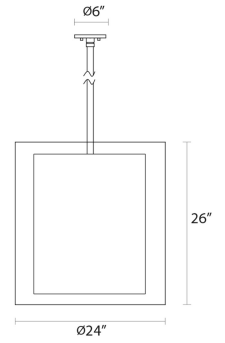

### Dimensions

Height: 26"  
Diameter: 24"  
Canopy/Backplate/Base: 6"  
Hanging Details: (3) 12" + (1) 6" Stem Kit

### Shipping

Carton 1 L x W x H: 29" X 34" X 28"  
Carton 1 Gross Weight: 10 LBS