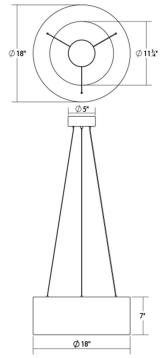

## Dimensions

Height:	7"
Diameter:	18"
Canopy/Backplate/Base:	5"
Hanging Details:	6' Adjustable Cable
Size:	18" Standard
Canopy/Backplate/Base Height:	0.5