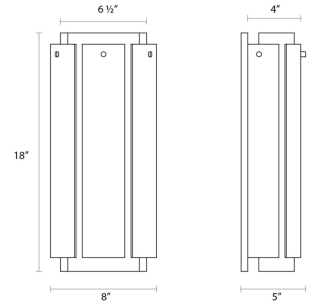

Project:

Velo Sconce Spec Sheet

SKU: 3181.01 Learn more at:
<https://sonnemanlight.com/velo-sconce>

Description: The Velo collection is a layered veil of luminous glass that radiates Hollywood glamour. The subtly curved shape of each of its white enameled glass panels is defined by crystal clear edges that add just a touch of sparkle and definition. Sleek yet soft, Velo illuminates and transforms areas in your home to a luxuriously contemporary space. Also available as a [Pendant](#).

Type #:

Dimensions

Height:	18"
Width:	8"
Extends:	5"
Minimum Extension:	5"
Maximum Extension:	5"
Size:	18"
Canopy/Backplate/Base Depth:	6.5
Canopy/Backplate/Base Height:	18

Electrical Specs

Bulb 1 Type:	Candelabra Base
Bulb Quantity:	3
Input Voltage:	120VAC
Wattage:	60
Color Temperature:	N/A
Dimming Type:	N/A
Bulb Max Wattage:	60

Installation

Installation:	Licensed electrician required
Installation Orientation:	Vertical

Shipping

Carton 1 L x W x H:	27" X 12" X 10"
Carton 1 Gross Weight:	15 LBS

Shade

Shade 1 Material:	Glass
-------------------	-------