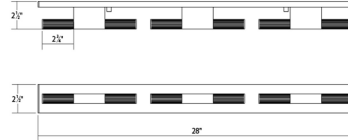

Project:

Crystal Rods LED Bath Bar Spec Sheet

SKU: 3803.03C Learn more at:
<https://sonnemanlight.com/crystal-rods-led-bath-bar>

Description: Aligned in pairs along a slender bar, these glass rods in pristine frosted white or ribbed seeded crystal radiate LED illumination from both sides of their cylindrical centers. Complex in its repetitive cadence yet simple in its linear alignment, Crystal Rods bath bar brings bright illumination and decorative interest to its setting.

Type #:

Dimensions

Height:	2.5"
Width:	28"
Extends:	2.25"
Minimum Extension:	2.25"
Maximum Extension:	2.25"
Size:	6-Light
Canopy/Backplate/Base Width:	2.5
Canopy/Backplate/Base Depth:	0.5
Canopy/Backplate/Base Height:	28