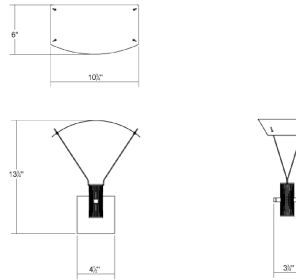

Project:

Suspenders Standard Single Sconce with Bar-Mounted Duplex Cylinders w/Flood Lens & Parachute Reflector Spec Sheet

SKU: SLS0210 Learn more at:
<https://sonnemanlight.com/suspenders-standard-single-sconce-with-bar-mounted-duplex-cylinders-w-2-flood-lens-26-parachute-reflector>

Description: Bar-Mounted Cylinders attach to the Single Sconce Power Feed, forming a range of functional architectural Suspenders Sconces, and expanding the possibilities for Suspenders Precise.

Our preconfigured Standard Single Sconce is available in Satin Black. This item follows our Single Sconce configuration. It utilizes 1 Precise Duplex Cylinder luminaire.

Type #:

Dimensions

Height:	11.75"
Width:	10.75"
Extends:	6"
Minimum Extension:	6"
Maximum Extension:	6"
Canopy/Backplate/Base Width:	4.5
Canopy/Backplate/Base Depth:	0.5
Canopy/Backplate/Base Height:	4.5