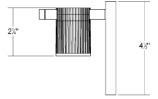

Project:

Suspenders® Standard Single Sconce with Bar-Mounted Single Cylinder w/Flood Lens Spec Sheet

SKU: SLS0214 Learn more at:
<https://sonnemanlight.com/suspenders-standard-single-sconce-with-bar-mounted-single-cylinder-w-2fflood-lens>

Description: Our preconfigured Standard Single Sconce is available in Satin Black. This item follows our Single Sconce configuration. It utilizes 1pc Precise Bar-Mounted Cylinder luminaire.

Type #:

Dimensions

Height:	2.25"
Width:	1.75"
Extends:	3.75"
Minimum Extension:	3.75"
Maximum Extension:	3.75"
Canopy/Backplate/Base Width:	4.5
Canopy/Backplate/Base Depth:	0.5
Canopy/Backplate/Base Height:	4.5

Electrical Specs