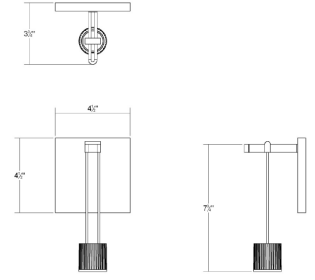

Project:

Suspenders® Mini Single Sconce with Suspended Cylinder w/Flood Lens Spec Sheet

SKU: SLS0218 Learn more at:
<https://sonnemanlight.com/suspenders-mini-single-sconce-with-suspended-cylinder-w-2fflood-lens>

Description: Our preconfigured Mini Single Sconce is available in Satin Black. This item follows our Single Sconce configuration. It utilizes 1pc Precise Suspended Cylinder luminaire.

Type #:

Dimensions

Height:	8"
Width:	1.75"
Extends:	3.75"
Minimum Extension:	3.75"
Maximum Extension:	3.75"
Canopy/Backplate/Base Width:	2.25
Canopy/Backplate/Base Depth:	0.25
Canopy/Backplate/Base Height:	3.25

Electrical Specs