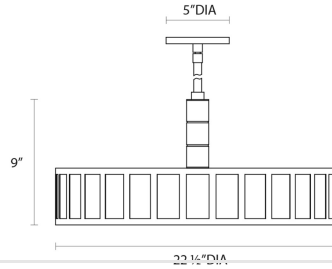

Project:

Capital LED Round Pendant Spec Sheet

SKU: 2522.13 Learn more at:
<https://sonnemanlight.com/capital-led-round-pendant>

Description: Capital radiates an understated modern drama. Delineated solid geometric forms, with repeating intervals of pattern, define scale and interest in an otherwise pure architectural form. Also available as a [Sconce](#), [Surface Mount](#), and [Bath Bar](#).

Type #:

Dimensions

Height:	9"
Diameter:	22.5"
Canopy/Backplate/Base:	5"
Hanging Details:	(3) 12" + (1) 6" Stem Kit
Size:	22"

Electrical Specs

Bulb(s) Included?:	Yes
Bulb 1 Type:	Integral LED
Input Voltage:	120VAC
Wattage:	39
Initial Lumens:	3600
Color Temperature:	3000K
CRI:	80
Power Supply Type:	120VAC w/Surge Protection TRIAC/ELV
Dimming Type:	
Bulb Max Wattage:	39

Installation

Installation:	Licensed electrician required
Sloped Ceiling Compatible?:	Not Compatible

Shipping

Carton 1 L x W x H:	31" X 31" X 18"
Carton 1 Gross Weight:	32 LBS

Shade

Shade Material:	Glass
-----------------	-------