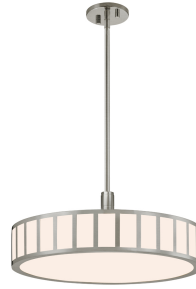

Project:

Capital LED Round Pendant Spec Sheet

SKU: 2522.13 Learn more at:
<https://sonnemanlight.com/capital-led-round-pendant>

Description: Capital radiates an understated modern drama. Delineated solid geometric forms, with repeating intervals of pattern, define scale and interest in an otherwise pure architectural form. Also available as a [Sconce](#), [Surface Mount](#), and [Bath Bar](#).

Type #:

Dimensions

Height:	9"
Diameter:	22.5"
Canopy/Backplate/Base:	5"
Hanging Details:	(3) 12" + (1) 6" Stem Kit
Size:	22"

Electrical Specs

Bulb(s) Included?:	Yes
Bulb 1 Type:	Integral LED
Input Voltage:	120VAC
Wattage:	39
Initial Lumens:	3600
Color Temperature:	3000K
CRI:	80
Power Supply Type:	120VAC w/Surge Protection TRIAC/ELV
Dimming Type:	
Bulb Max Wattage:	39

Installation

Installation:	Licensed electrician required
Sloped Ceiling Compatible?:	Not Compatible

Shipping

Carton 1 L x W x H:	31" X 31" X 18"
Carton 1 Gross Weight:	32 LBS

Shade

Shade Material:	Glass
-----------------	-------

Available Finishes

Available Finishes: Polished Nickel (.35), Satin Nickel (.13)

General Listings

Features:	Damp Rated
Certification:	C-ETL-US
Color/Finish:	Satin Nickel (.13)
Dark Sky Friendly:	N