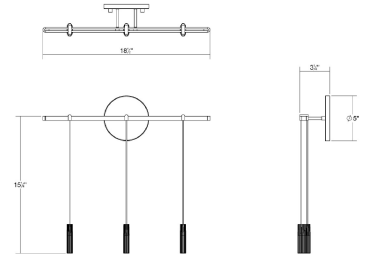

Project:

Suspenders® 18" Even Bar Sconce with Crystal Chiclet Luminaires Spec Sheet

SKU: S1M18K-JFXXXX12-RP01 Learn more at:
<https://sonnemanlight.com/suspenders-18-22-even-bar-sconce-with-crystal-chiclet-luminaires>

Description: TEST SHORT DESCRIPTION TEST SHORT DESCRIPTION
TEST SHORT DESCRIPTION TEST SHORT DESCRIPTION TEST SHORT
DESCRIPTION TEST SHORT DESCRIPTION TEST SHORT
DESCRIPTION TEST SHORT DESCRIPTION TEST SHORT
DESCRIPTION TEST SHORT DESCRIPTION TEST SHORT
DESCRIPTION TEST SHORT DESCRIPTION TEST SHORT
DESCRIPTION TEST SHORT DESCRIPTION TEST SHORT
DESCRIPTION TEST SHORT DESCRIPTION TEST SHORT
DESCRIPTION TEST SHORT DESCRIPTION TEST SHORT
DESCRIPTION TEST SHORT DESCRIPTION TEST SHORT
DESCRIPTION TEST SHORT DESCRIPTION TEST SHORT
DESCRIPTION TEST SHORT DESCRIPTION TEST SHORT
DESCRIPTION TEST SHORT DESCRIPTION TEST SHORT

Type #:

Dimensions

Height:	15.25"
Width:	18.5"
Extends:	3.5"
Minimum Extension:	3.5
Maximum Extension:	3.5
Canopy/Backplate/Base:	5"
Canopy/Backplate/Base Depth:	3

Installation

Installation:	Licensed electrician required, multi-step installation
Installation Orientation:	Vertical