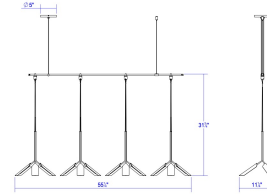

Project:

Suspenders 48" 1-Tier Linear with Leaf Luminaires Spec Sheet

SKU: SLS1163 Learn more at:
<https://sonnemanlight.com/suspenders-48-22-1-tier-linear-with-leaf-luminaires>

Description: Three aluminum leaf reflectors are poised on intersecting stems in a delicate, open composition of directed illumination.

Type #:

Dimensions

Height:	32"
Width:	48"
Length:	12"
Canopy/Backplate/Base:	5"
Hanging Details:	6' Adj. Cords/Cables
Canopy/Backplate/Base Height:	0.5

Installation

Installation:	Licensed electrician required, multi-step installation Adapter Available
Sloped Ceiling Compatible?:	33"
Minimum Hanging Height:	104"
Maximum Hanging Height:	