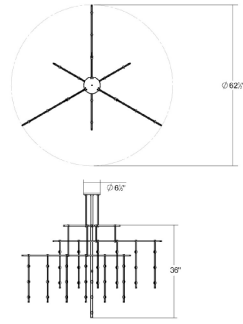

Project:

Suspenders 48" 4-Tier Tri-Bar with Crystal Ladder Light Luminaires Spec Sheet

SKU: S1D48K-JC06XX18-LL01 Learn more at:
<https://sonnemanlight.com/suspenders-48-22-4-tier-tri-bar-with-crystal-ladder-light-luminaires>

Type #:

Dimensions

Height:	36"
Diameter:	61"
Canopy/Backplate/Base:	6.5"
Hanging Details:	6' Adj. Cords/Cables
Canopy/Backplate/Base Height:	2

Installation

Installation:	Licensed electrician required, multi-step installation
Sloped Ceiling Compatible?:	Compatible
Minimum Hanging Height:	37"
Maximum Hanging Height:	109"

General Listings

Certification:	C-ETL-US
Color/Finish:	Satin Black (.25)
Dark Sky Friendly:	N

Electrical Specs

Bulb(s) Included?:	Yes
Bulb 1 Type:	Crystal Ladder Light
Bulb Quantity:	54
Input Voltage:	120VAC
Wattage:	1
Initial Lumens:	3240
Color Temperature:	3000K
CRI:	90
Power Supply Type:	Transformer
Power Supply Quantity:	1
Power Supply Location:	Outlet Box
Dimming Type:	ELV
Bulb Max Wattage:	1