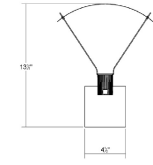

### Dimensions

Height:	10"
Width:	10.75"
Extends:	6"
Minimum Extension:	6"
Maximum Extension:	6"
Canopy/Backplate/Base Width:	4.5
Canopy/Backplate/Base Depth:	0.5
Canopy/Backplate/Base Height:	4.5