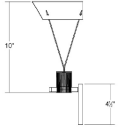

### Dimensions

Height:	10"
Width:	10.75"
Extends:	6"
Minimum Extension:	6"
Maximum Extension:	6"
Canopy/Backplate/Base Width:	4.5
Canopy/Backplate/Base Depth:	0.5
Canopy/Backplate/Base Height:	4.5