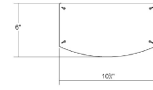

### Dimensions

Height:	10"
Width:	10.75"
Extends:	6"
Minimum Extension:	6"
Maximum Extension:	6"
Canopy/Backplate/Base Width:	4.5
Canopy/Backplate/Base Depth:	0.5
Canopy/Backplate/Base Height:	4.5