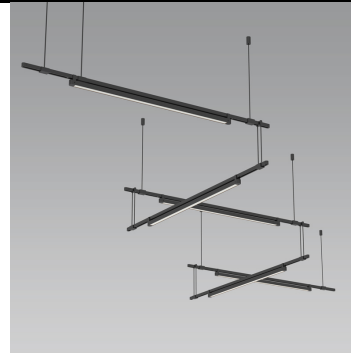

## 36" 5-Bar Zig Zag with 24" Light Bar Luminaires Spec Sheet

SKU: S1K36K-JR1806XX-LB24    Learn more at:  
<https://sonnemanlight.com/suspenders-36-22-5-bar-zig-zag-with-24-22-light-bar-luminaires>

Description: Light Bars add a linear dimension of LED illumination along the lengths of Suspenders Power Bars. Functional in both up and down orientations, Light Bars provide indirect or direct illumination to a Suspenders installation. Available in three lengths, Light Bars can be used alone or in combination with other Suspenders Luminaires.

### Dimensions

Height:	8"
Width:	118"
Length:	25"
Canopy/Backplate/Base:	6"
Hanging Details:	18" Adj. Rod
Canopy/Backplate/Base Height:	0.63