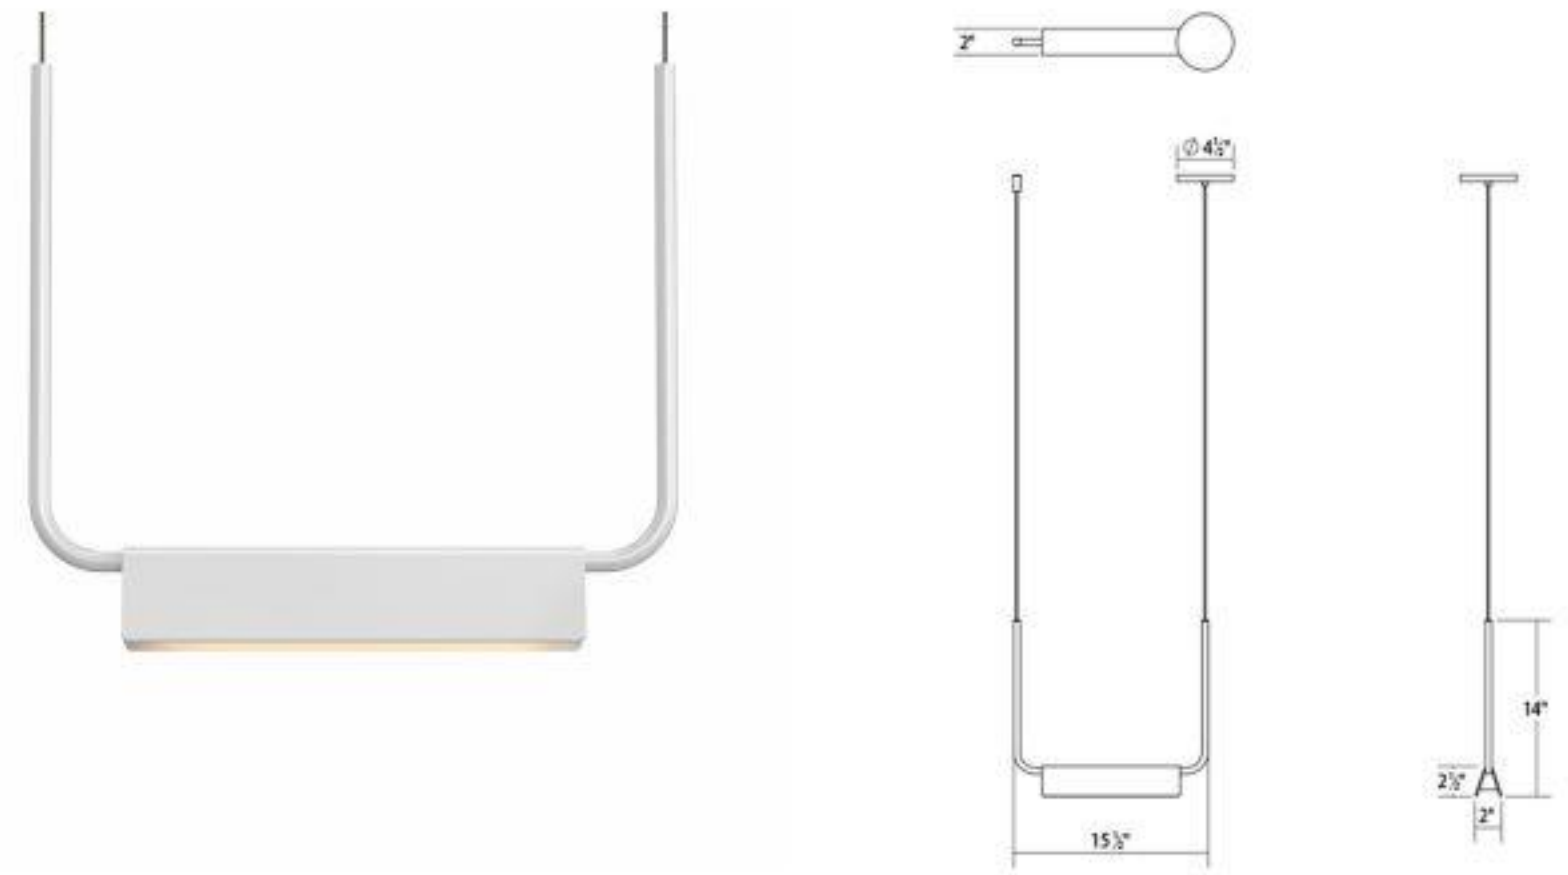

## Morii LED Pendant Spec Sheet

SKU: 2837.03    Learn more at:  
<https://sonnemanlight.com/morii-led-pendant>

Description: The Morii LED Pendant features a shed-like slim aluminum shade that drapes a cable-suspended tubular arm in a configuration of Industrial Modern functionality. Available in three lengths, Morii pendants bring linear LED illumination to a task with simplicity and clarity of purpose. Our [Optional Mini Box Canopy](#) is also available for the Morii LED Pendant. The Morii LED Pendant pairs perfectly with the Morii [Wall Lamp](#) and [Floor Lamp](#),

### Dimensions

Height:	14"
Width:	15"
Length:	2"
Canopy/Backplate/Base:	4.5"
Hanging Details:	6' Adjustable Cord
Size:	15"
Canopy/Backplate/Base Height:	0.5