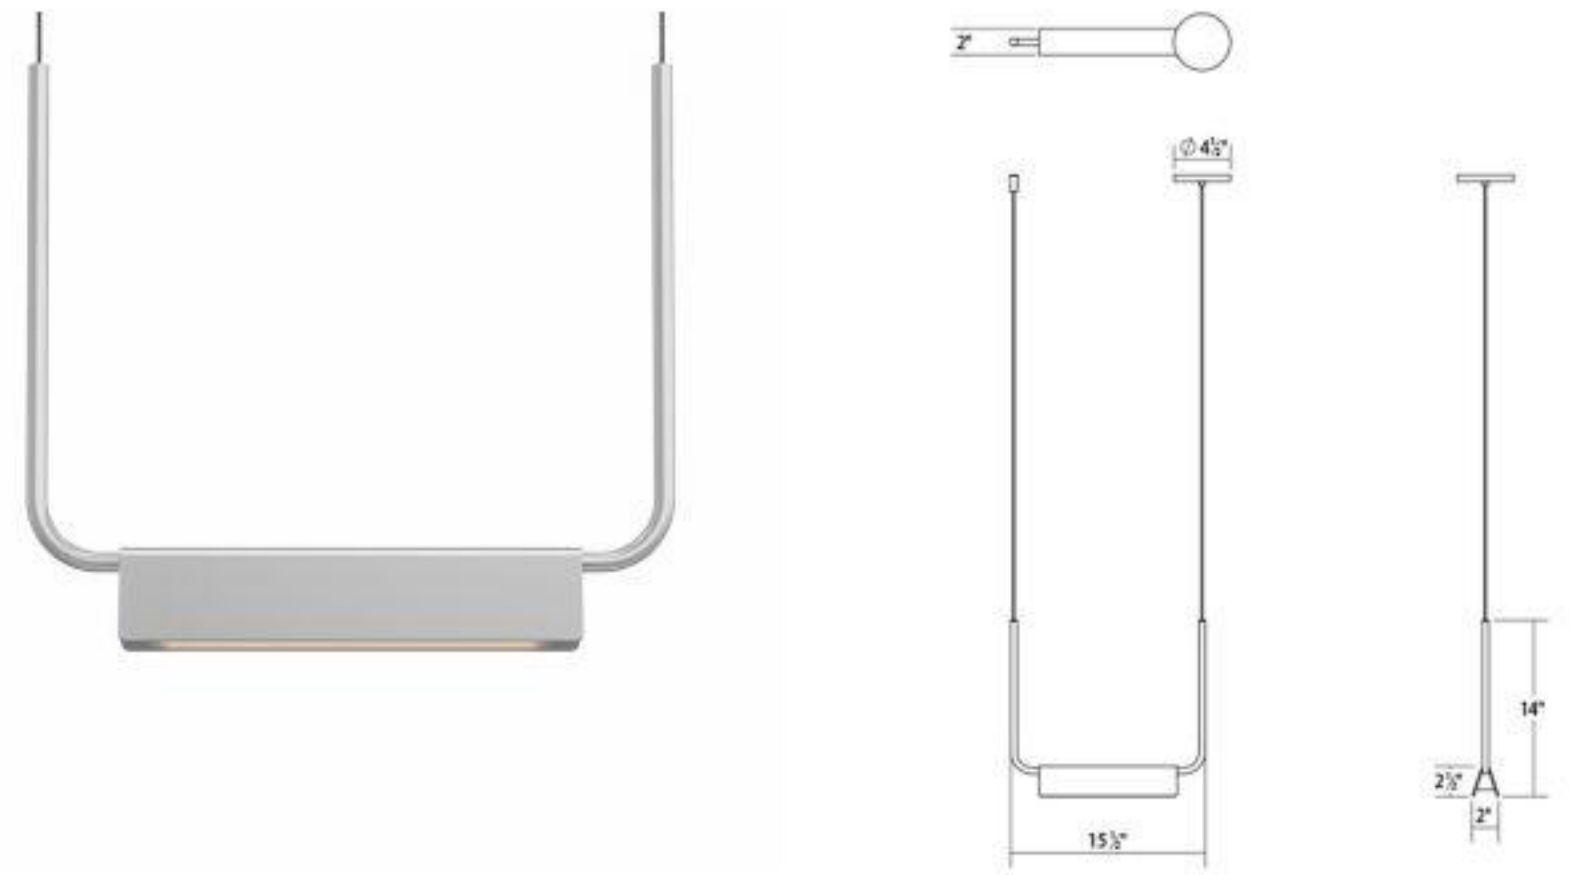

## Morii LED Pendant Spec Sheet

SKU: 2837.16    Learn more at:  
<https://sonnemanlight.com/morii-led-pendant>

Description: The Morii LED Pendant features a shed-like slim aluminum shade that drapes a cable-suspended tubular arm in a configuration of Industrial Modern functionality. Available in three lengths, Morii pendants bring linear LED illumination to a task with simplicity and clarity of purpose. Our [Optional Mini Box Canopy](#) is also available for the Morii LED Pendant. The Morii LED Pendant pairs perfectly with the Morii [Wall Lamp](#) and [Floor Lamp](#),

### Dimensions

Height:	14"
Width:	15"
Length:	2"
Canopy/Backplate/Base:	4.5"
Hanging Details:	6' Adjustable Cord
Size:	15"
Canopy/Backplate/Base Height:	0.5