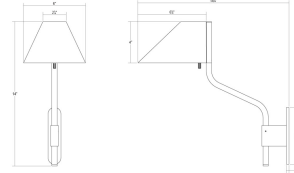

Project:

Pitch Wall Lamp Spec Sheet

SKU: 3250.14 Learn more at:
<https://sonnemanlight.com/pitch-wall-lamp>

Description: The angled thrust of Pitch Wall Lamp allows its asymmetrical cone metal shade to rotate on two vertical axes, from the wall and from the top of the angled arm extension, this wall lamp casts a broad spread of LED illumination. Mount adjacent to a desk or behind a bed.

This Studio Exclusive is part of the Pitch family, which also includes the [Pitch Floor Lamp](#) and [Pitch Table Lamp](#).

Type #:

Dimensions

Height:	14"
Width:	6"
Minimum Extension:	6"
Maximum Extension:	14.75"
Size:	Standard
Canopy/Backplate/Base Width:	1.25"
Canopy/Backplate/Base Depth:	0.25"
Canopy/Backplate/Base Height:	5.5"