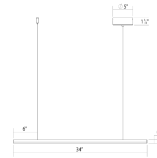

Project:

Fino 36" LED Pendant Spec Sheet

SKU: 3775.01 Learn more at:
<https://sonnemanlight.com/fino-pendant>

Description: A precisely curved form is revolved around a center axis, forming a Torus of reflected LED luminance that appears to float in air with an open lightness. Hung high or low within a space, its delicate presence glows with a warm reflected brightness.

This family is also available as a [Bath Bar](#).

Type #:

Dimensions

Height:	0.75"
Width:	36"
Length:	0.75"
Canopy/Backplate/Base:	5"
Hanging Details:	20' Adjustable Cord/Cable
Size:	36"
Canopy/Backplate/Base Depth:	2"