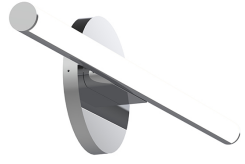

Project:

Fino Optional Wall Plate Kit Spec Sheet

SKU: BKP.3771.01 Learn more at:
<https://sonnemanlight.com/fino-optional-wall-plate-kit>

Description: Ultra thin and minimally scaled, these slender bars of powerful light are mounted in a fixed position on a wall or ceiling. The softly shaped mounting brackets have radiused ends on their linear section and can be mounted to a wall with the addition of a remotely placed LED driver. The 4.5" round Fino Optional Wall Plate Kit may be ordered in conjunction with any [Fino LED Bath Bar](#). This accessory is not included unless ordered separately.

This family is also available as a [Pendant](#).

Type #:

Dimensions

Depth: .5"
Diameter: 4.5"
Size: 4.5"

Installation

Installation: Licensed electrician required

General Listings

Color/Finish: Polished Chrome (.01)