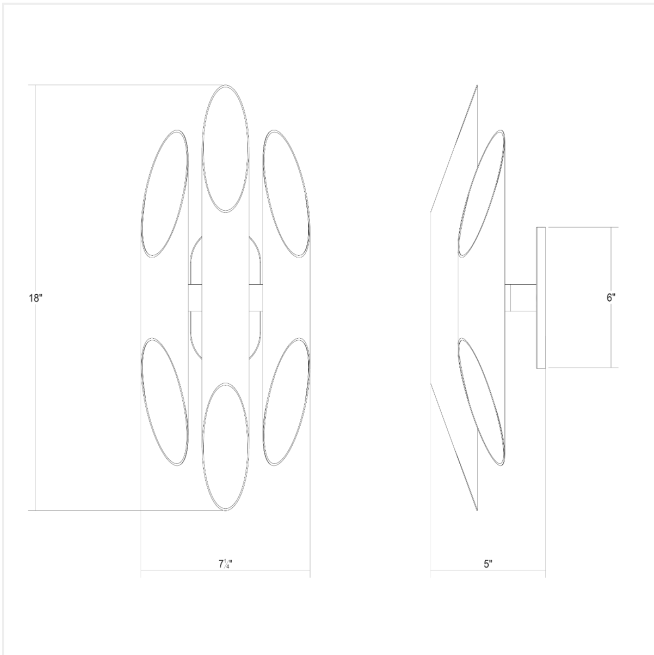

## Dimensions

Height:	18"
Length:	7.25"